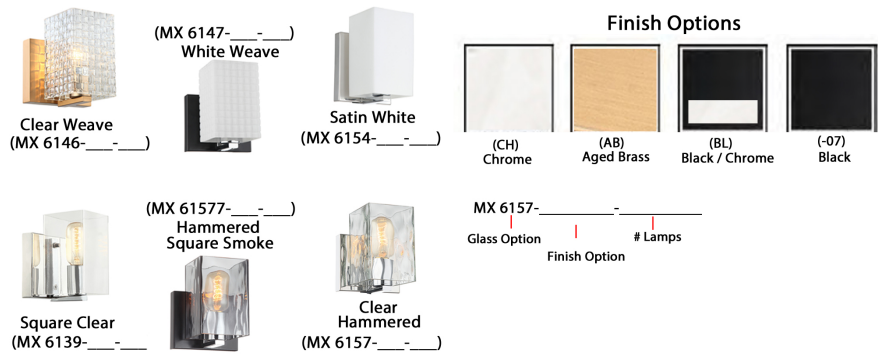

Image May Not Reflect Fixture Finish

MX 6139-07-5
L:32" H:6.5" Ext:5.5"
Finish: Black
Glass: Clear
Lamps: 5x60W (M) A19

REFERENCE	QTY.	REMARKS	Project
			Location/Type
			Architect
			Engineer
			Contractor
			Submitted By: Date: